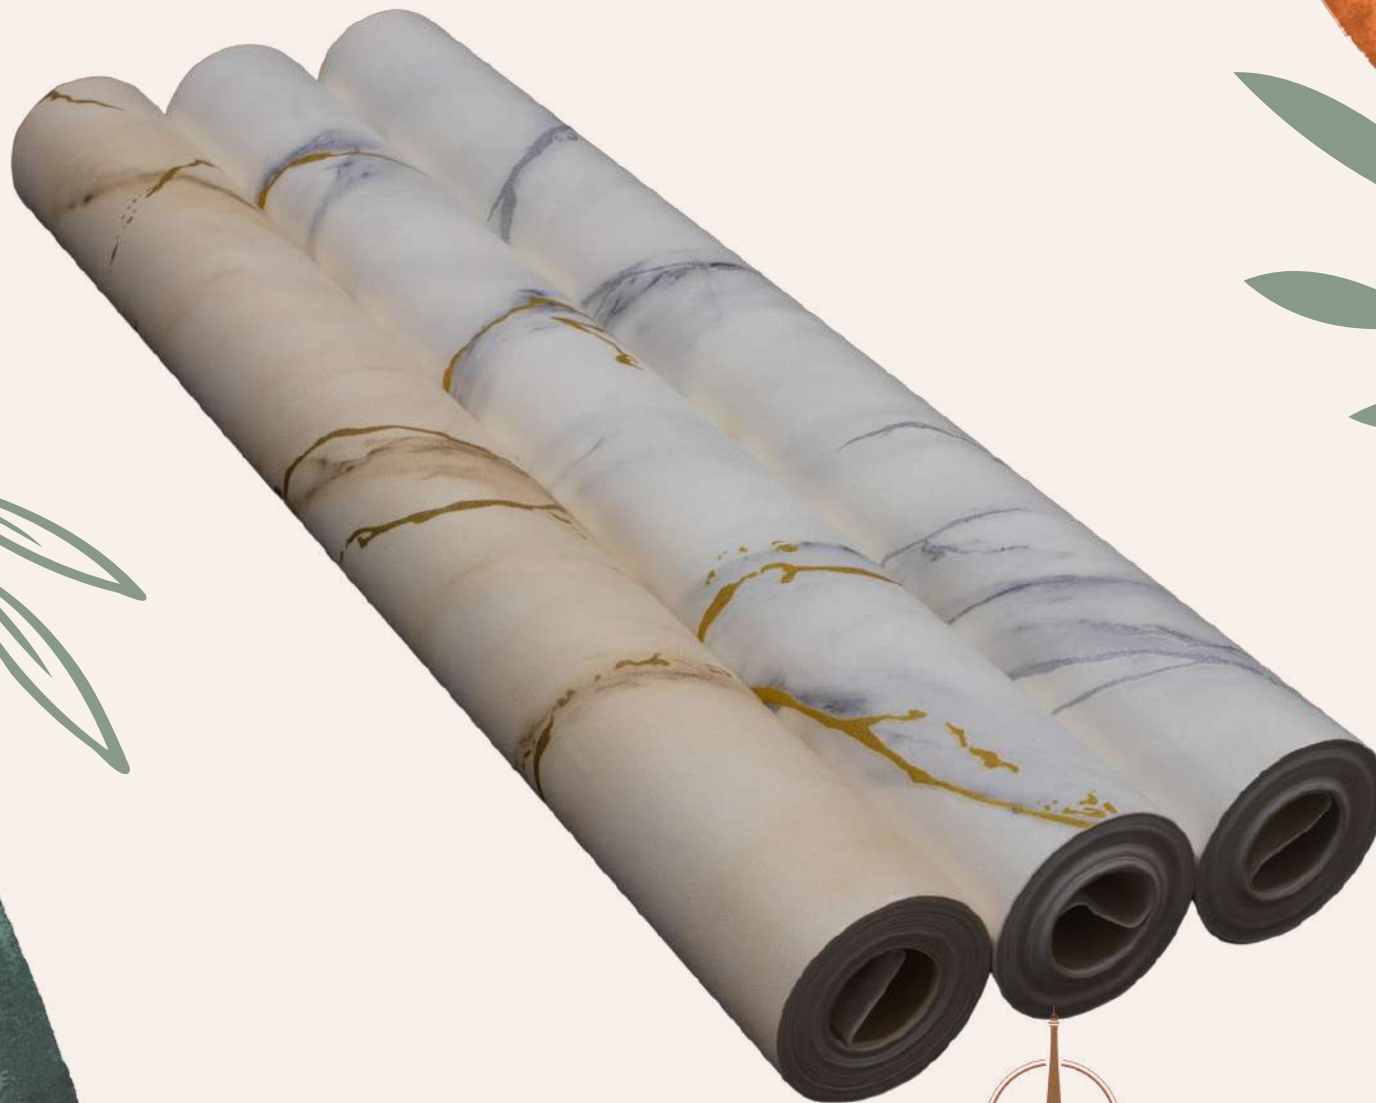

Foto de Família - Mármore Tipo Carrara

Todos os direitos reservados a Paris Decor Importadora